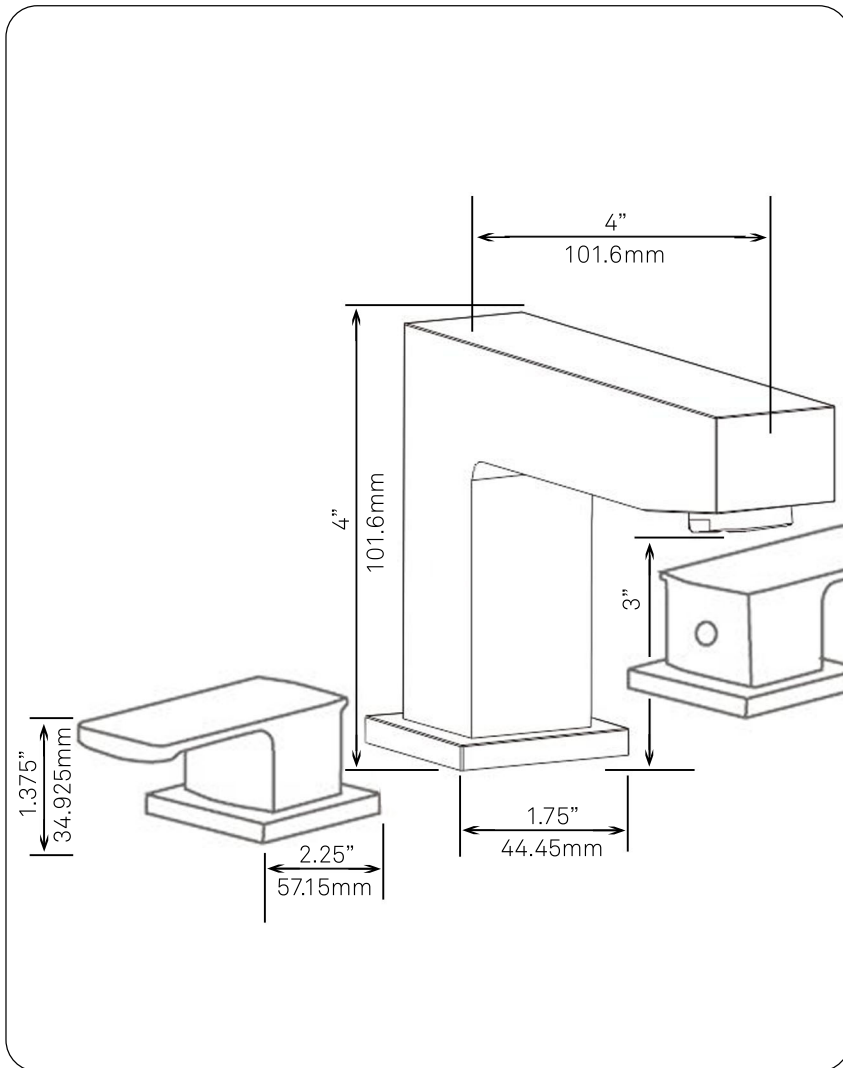

NOTES

Novatto reserves the right (1) to make changes in specifications and materials, and (2) to change or discontinue models, both without notice or obligation. Dimensions are for reference only, see www.NovattoInc.com for finish options and product availability.

Novatto Inc
TOLL FREE 844.404.4242
www.NovattoInc.com